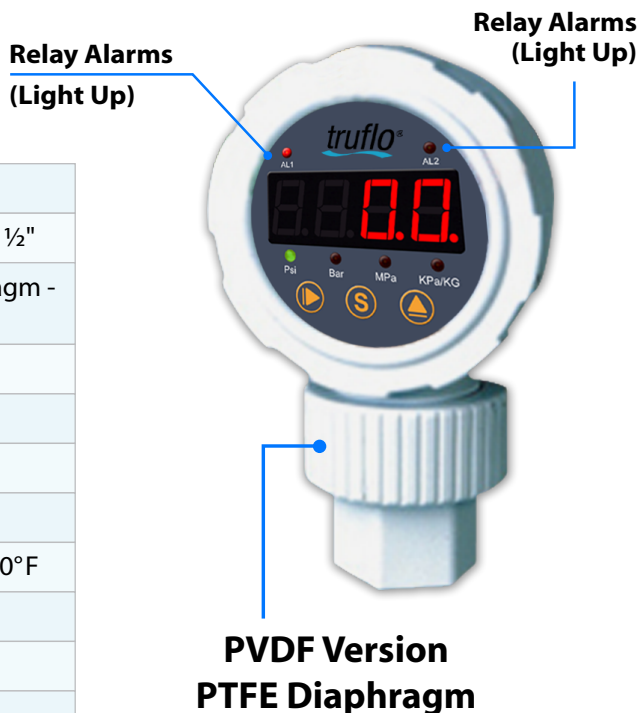

truflo[®]

OBS Series

**Industry's First LED Digital
All Plastic Combo Gauge + Isolator
'Plug & Play'**

**All Plastic LED Digital Pressure Gauge & Isolator
Highest Accuracy $\pm 1\%$ + 4-20mA + 2 Relay Outputs**

FEATURES

- All Plastic (Gauge + Isolator)
- No Filling Required
- Heavy Duty Design; Simple to Install
- Completely Corrosion Resistant
- Designed to Act as Visual Pressure Alert for Bag/Filter Change-Out
- Extra Large LED Display
- Reduces Small Pressure Surges caused by Water Hammer or Metering Pump Pulsations
- Highest Accuracy in Industry 1%
- One-Piece Molded Design (No Assembly)
- Suitable for Corrosive Media + Slurries
- No Programming Required
- PTFE Diaphragm - Standard PP and PVDF
- 15 FT of Cable Standard

SPECIFICATION

Dial Diameter	Large 2 1/2" (Big Numbers)
Mounting	Direct Mount, Bottom Connection FNPT 1/2"
Housing	NEMA 4X PVDF or Polypro - PTFE Diaphragm - One Piece Molded Design (No Assembly)
Lens	Polycarbonate
Dial	Dial LED
Connection	1/2" FNPT
Accuracy	$\pm 1.0\%$
Operating temperature	Max. Working Temp. PVDF-195 F, PP-170°F
Pressure Range	0-290 PSI (Ambient Temp)
Output	4-20mA + 2 (NPN or PNP) Relay Outputs
Power Supply	10-30V DC