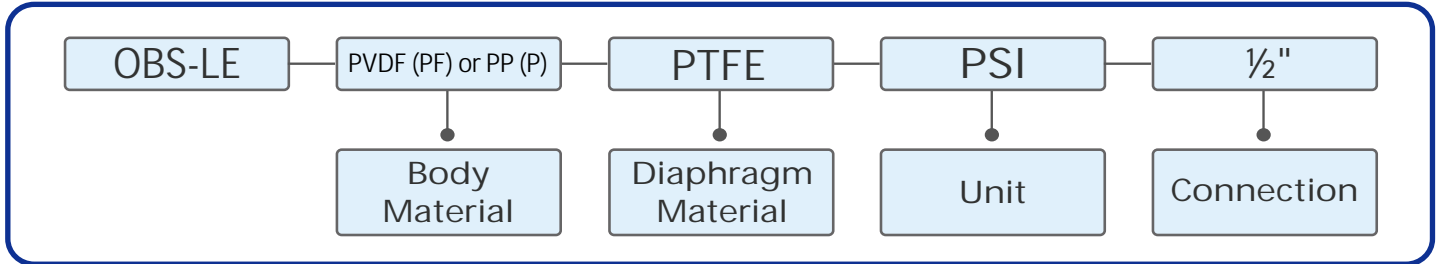

truflo®

OBS Series

HOW TO ORDER